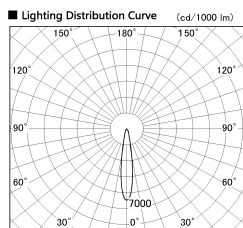

Item no. SD356-2915W8527

Series Name: Reflector type cylinder arm tracklight (UL Track) (SD356))

Installation	Track mount
Type	
Fixture wattage	31.8W
Beam angle	17 deg
Color Temp.	2700K
CRI	Ra>85
Luminous	2547 lm
Body	Die-cast aluminum alloy
Body finish	White
Trim finish	White
Reflector finish	N/A
IP Rate	IP20
Light source	COB module
Input Voltage	AC220~240V
Dimming Type	Non-Dimmable
Certificate	CE, CCC
Cut Hole	N/A