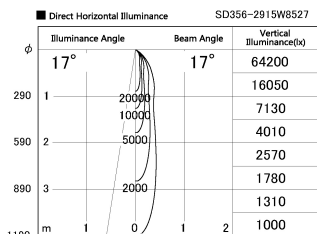

Item no. SD356-2915W8527

Series Name: Reflector type cylinder arm tracklight (UL Track) (SD356))

Installation	Track mount
Type	
Fixture wattage	31.8W
Beam angle	17 deg
Color Temp.	2700K
CRI	Ra>85
Luminous	2547 lm
Body	Die-cast aluminum alloy
Body finish	White
Trim finish	White
Reflector finish	N/A
IP Rate	IP20
Light source	COB module
Input Voltage	AC220~240V
Dimming Type	Non-Dimmable
Certificate	CE, CCC
Cut Hole	N/A