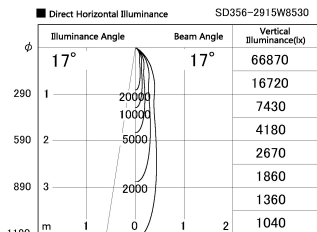

Item no. SD356-2915W8530

Series Name: Reflector type cylinder arm tracklight (UL Track) (SD356))

Installation	Track mount
Type	
Fixture wattage	31.8W
Beam angle	17 deg
Color Temp.	3000K
CRI	Ra>85
Luminous	2653 lm
Body	Die-cast aluminum alloy
Body finish	White
Trim finish	White
Reflector finish	N/A
IP Rate	IP20
Light source	COB module
Input Voltage	AC220~240V
Dimming Type	Non-Dimmable
Certificate	CE, CCC
Cut Hole	N/A