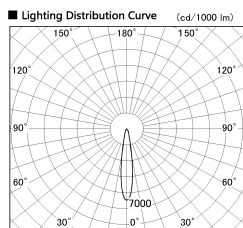

Item no. SD356-2915W8530

Series Name: Reflector type cylinder arm tracklight (UL Track) (SD356))

Installation	Track mount
Type	
Fixture wattage	31.8W
Beam angle	17 deg
Color Temp.	3000K
CRI	Ra>85
Luminous	2653 lm
Body	Die-cast aluminum alloy
Body finish	White
Trim finish	White
Reflector finish	N/A
IP Rate	IP20
Light source	COB module
Input Voltage	AC220~240V
Dimming Type	Non-Dimmable
Certificate	CE, CCC
Cut Hole	N/A