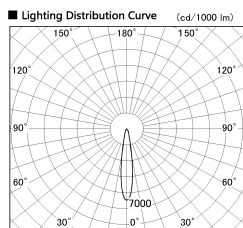

Item no. SD356-2915W9027

Series Name: Reflector type cylinder arm tracklight (UL Track) (SD356))

Installation	Track mount
Type	
Fixture wattage	31.8W
Beam angle	17 deg
Color Temp.	2700K
CRI	Ra>90
Luminous	2316 lm
Body	Die-cast aluminum alloy
Body finish	White
Trim finish	White
Reflector finish	N/A
IP Rate	IP20
Light source	COB module
Input Voltage	AC220~240V
Dimming Type	Non-Dimmable
Certificate	CE, CCC
Cut Hole	N/A