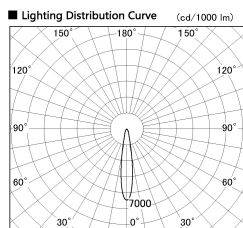

Item no. SD356-2915W9027

Series Name: Reflector type cylinder arm tracklight (UL Track) (SD356))

Installation	Track mount
Type	Reflector type cylinder arm tracklight (UL Track) (SD356))
Fixture wattage	31.8W
Beam angle	17 deg
Color Temp.	2700K
CRI	Ra>90
Luminous	2316 lm
Body	Die-cast aluminum alloy
Body finish	White
Trim finish	White
Reflector finish	N/A
IP Rate	IP20
Light source	COB module
Input Voltage	AC220~240V
Dimming Type	Non-Dimmable
Certificate	CE, CCC
Cut Hole	N/A