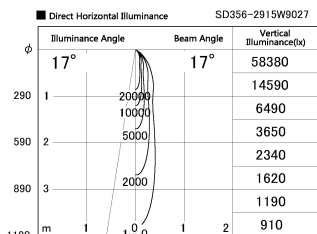

Item no. SD356-2915W9027

Series Name: Reflector type cylinder arm tracklight (UL Track) (SD356))

Installation	Track mount
Type	Reflector type cylinder arm tracklight (UL Track) (SD356))
Fixture wattage	31.8W
Beam angle	17 deg
Color Temp.	2700K
CRI	Ra>90
Luminous	2316 lm
Body	Die-cast aluminum alloy
Body finish	White
Trim finish	White
Reflector finish	N/A
IP Rate	IP20
Light source	COB module
Input Voltage	AC220~240V
Dimming Type	Non-Dimmable
Certificate	CE, CCC
Cut Hole	N/A