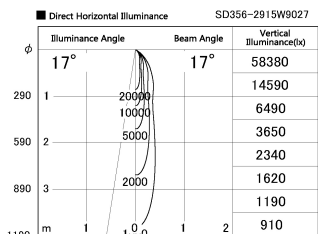

Item no. SD356-2915W9027

Series Name: Reflector type cylinder arm tracklight (UL Track) (SD356))

Installation	Track mount
Type	
Fixture wattage	31.8W
Beam angle	17 deg
Color Temp.	2700K
CRI	Ra>90
Luminous	2316 lm
Body	Die-cast aluminum alloy
Body finish	White
Trim finish	White
Reflector finish	N/A
IP Rate	IP20
Light source	COB module
Input Voltage	AC220~240V
Dimming Type	Non-Dimmable
Certificate	CE, CCC
Cut Hole	N/A