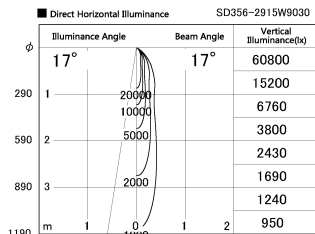

Item no. SD356-2915W9030

Series Name: Reflector type cylinder arm tracklight (UL Track) (SD356))

Installation	Track mount
Type	Reflector type cylinder arm tracklight (UL Track) (SD356))
Fixture wattage	31.8W
Beam angle	17 deg
Color Temp.	3000K
CRI	Ra>90
Luminous	2412 lm
Body	Die-cast aluminum alloy
Body finish	White
Trim finish	White
Reflector finish	N/A
IP Rate	IP20
Light source	COB module
Input Voltage	AC220~240V
Dimming Type	Non-Dimmable
Certificate	CE, CCC
Cut Hole	N/A