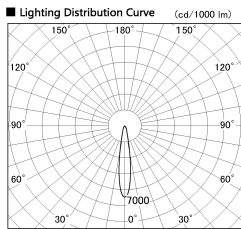

Item no. SD356-2915W9030

Series Name: Reflector type cylinder arm tracklight (UL Track) (SD356))

Installation	Track mount
Type	Reflector type cylinder arm tracklight (UL Track) (SD356))
Fixture wattage	31.8W
Beam angle	17 deg
Color Temp.	3000K
CRI	Ra>90
Luminous	2412 lm
Body	Die-cast aluminum alloy
Body finish	White
Trim finish	White
Reflector finish	N/A
IP Rate	IP20
Light source	COB module
Input Voltage	AC220~240V
Dimming Type	Non-Dimmable
Certificate	CE, CCC
Cut Hole	N/A