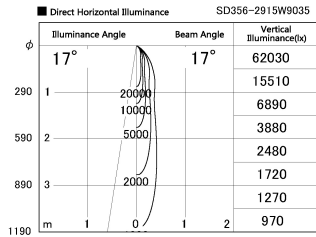

Item no. SD356-2915W9035

Series Name: Reflector type cylinder arm tracklight (UL Track) (SD356))

Installation	Track mount
Type	Reflector type cylinder arm tracklight (UL Track) (SD356))
Fixture wattage	31.8W
Beam angle	17 deg
Color Temp.	3500K
CRI	Ra>90
Luminous	2461 lm
Body	Die-cast aluminum alloy
Body finish	White
Trim finish	White
Reflector finish	N/A
IP Rate	IP20
Light source	COB module
Input Voltage	AC220~240V
Dimming Type	Non-Dimmable
Certificate	CE, CCC
Cut Hole	N/A