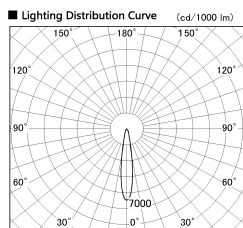

Item no. SD356-2915W9035

Series Name: Reflector type cylinder arm tracklight (UL Track) (SD356))

Installation	Track mount
Type	
Fixture wattage	31.8W
Beam angle	17 deg
Color Temp.	3500K
CRI	Ra>90
Luminous	2461 lm
Body	Die-cast aluminum alloy
Body finish	White
Trim finish	White
Reflector finish	N/A
IP Rate	IP20
Light source	COB module
Input Voltage	AC220~240V
Dimming Type	Non-Dimmable
Certificate	CE, CCC
Cut Hole	N/A