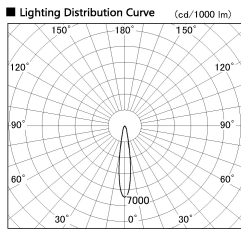

Item no. SD356-2915W9035

Series Name: Reflector type cylinder arm tracklight (UL Track) (SD356))

Installation	Track mount
Type	Reflector type cylinder arm tracklight (UL Track) (SD356))
Fixture wattage	31.8W
Beam angle	17 deg
Color Temp.	3500K
CRI	Ra>90
Luminous	2461 lm
Body	Die-cast aluminum alloy
Body finish	White
Trim finish	White
Reflector finish	N/A
IP Rate	IP20
Light source	COB module
Input Voltage	AC220~240V
Dimming Type	Non-Dimmable
Certificate	CE, CCC
Cut Hole	N/A