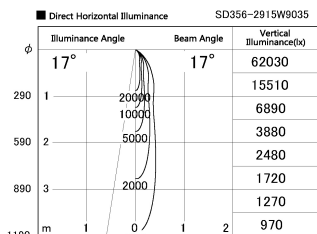

Item no. SD356-2915W9035

Series Name: Reflector type cylinder arm tracklight (UL Track) (SD356))

Installation	Track mount
Type	
Fixture wattage	31.8W
Beam angle	17 deg
Color Temp.	3500K
CRI	Ra>90
Luminous	2461 lm
Body	Die-cast aluminum alloy
Body finish	White
Trim finish	White
Reflector finish	N/A
IP Rate	IP20
Light source	COB module
Input Voltage	AC220~240V
Dimming Type	Non-Dimmable
Certificate	CE, CCC
Cut Hole	N/A