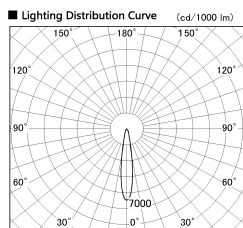

Item no. SD356-2915W9040

Series Name: Reflector type cylinder arm tracklight (UL Track) (SD356))

Installation	Track mount
Type	
Fixture wattage	31.8W
Beam angle	17 deg
Color Temp.	4000K
CRI	Ra>90
Luminous	2485 lm
Body	Die-cast aluminum alloy
Body finish	White
Trim finish	White
Reflector finish	N/A
IP Rate	IP20
Light source	COB module
Input Voltage	AC220~240V
Dimming Type	Non-Dimmable
Certificate	CE, CCC
Cut Hole	N/A