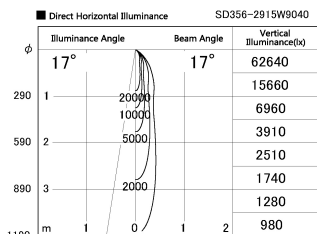

Item no. SD356-2915W9040

Series Name: Reflector type cylinder arm tracklight (UL Track) (SD356))

Installation	Track mount
Type	
Fixture wattage	31.8W
Beam angle	17 deg
Color Temp.	4000K
CRI	Ra>90
Luminous	2485 lm
Body	Die-cast aluminum alloy
Body finish	White
Trim finish	White
Reflector finish	N/A
IP Rate	IP20
Light source	COB module
Input Voltage	AC220~240V
Dimming Type	Non-Dimmable
Certificate	CE, CCC
Cut Hole	N/A