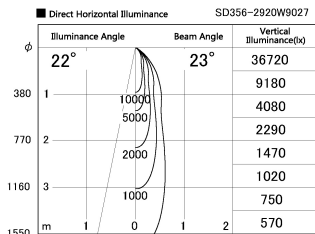

Item no. SD356-2920B9027

Series Name: Reflector type cylinder arm tracklight (UL Track) (SD356))

Installation	Track mount
Type	Reflector type cylinder arm tracklight (UL Track) (SD356))
Fixture wattage	31.8W
Beam angle	23 deg
Color Temp.	2700K
CRI	Ra>90
Luminous	2311 lm
Body	Die-cast aluminum alloy
Body finish	Black
Trim finish	Black
Reflector finish	N/A
IP Rate	IP20
Light source	COB module
Input Voltage	AC220~240V
Dimming Type	Non-Dimmable
Certificate	CE, CCC
Cut Hole	N/A