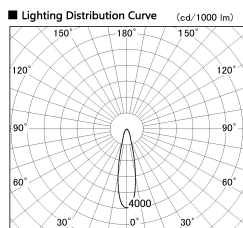

Item no. SD356-2920B9027

Series Name: Reflector type cylinder arm tracklight (UL Track) (SD356))

Installation	Track mount
Type	Reflector type cylinder arm tracklight (UL Track) (SD356))
Fixture wattage	31.8W
Beam angle	23 deg
Color Temp.	2700K
CRI	Ra>90
Luminous	2311 lm
Body	Die-cast aluminum alloy
Body finish	Black
Trim finish	Black
Reflector finish	N/A
IP Rate	IP20
Light source	COB module
Input Voltage	AC220~240V
Dimming Type	Non-Dimmable
Certificate	CE, CCC
Cut Hole	N/A