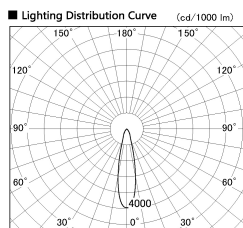

Item no. SD356-2920W8527

Series Name: Reflector type cylinder arm tracklight (UL Track) (SD356))

■ Direct Horizontal Illuminance SD356-2920W8527

Illuminance Angle	Beam Angle	Vertical Illuminance(lx)
22°	23°	40390
1		10100
2		4490
3		2520
1160		1620
1550		1120
m	1	820
	2	630

Installation	Track mount
Type	
Fixture wattage	31.8W
Beam angle	23 deg
Color Temp.	2700K
CRI	Ra>85
Luminous	2542 lm
Body	Die-cast aluminum alloy
Body finish	White
Trim finish	White
Reflector finish	N/A
IP Rate	IP20
Light source	COB module
Input Voltage	AC220~240V
Dimming Type	Non-Dimmable
Certificate	CE, CCC
Cut Hole	N/A