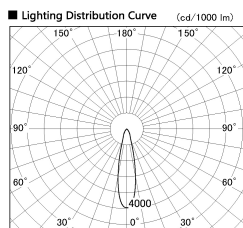

Item no. SD356-2920W8530

Series Name: Reflector type cylinder arm tracklight (UL Track) (SD356))

Installation	Track mount
Type	
Fixture wattage	31.8W
Beam angle	23 deg
Color Temp.	3000K
CRI	Ra>85
Luminous	2648 lm
Body	Die-cast aluminum alloy
Body finish	White
Trim finish	White
Reflector finish	N/A
IP Rate	IP20
Light source	COB module
Input Voltage	AC220~240V
Dimming Type	Non-Dimmable
Certificate	CE, CCC
Cut Hole	N/A