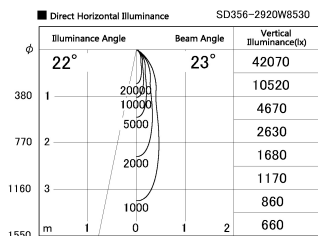

Item no. SD356-2920W8530

Series Name: Reflector type cylinder arm tracklight (UL Track) (SD356))

Installation	Track mount
Type	
Fixture wattage	31.8W
Beam angle	23 deg
Color Temp.	3000K
CRI	Ra>85
Luminous	2648 lm
Body	Die-cast aluminum alloy
Body finish	White
Trim finish	White
Reflector finish	N/A
IP Rate	IP20
Light source	COB module
Input Voltage	AC220~240V
Dimming Type	Non-Dimmable
Certificate	CE, CCC
Cut Hole	N/A