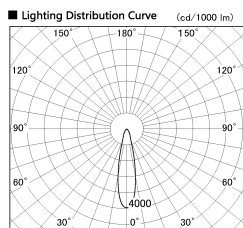

Item no. SD356-2920W8535

Series Name: Reflector type cylinder arm tracklight (UL Track) (SD356))

Installation	Track mount
Type	
Fixture wattage	31.8W
Beam angle	23 deg
Color Temp.	3500K
CRI	Ra>85
Luminous	2701 lm
Body	Die-cast aluminum alloy
Body finish	White
Trim finish	White
Reflector finish	N/A
IP Rate	IP20
Light source	COB module
Input Voltage	AC220~240V
Dimming Type	Non-Dimmable
Certificate	CE, CCC
Cut Hole	N/A

■ Direct Horizontal Illuminance SD356-2920W8535

Illuminance Angle	Beam Angle	Vertical Illuminance(lx)
22°	23°	42910
1		10730
2000		4770
10000		2680
5000		1720
2000		1190
1000		880
0		670