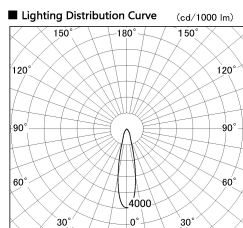

Item no. SD356-2920W8540

Series Name: Reflector type cylinder arm tracklight (UL Track) (SD356))

Installation	Track mount
Type	Reflector type cylinder arm tracklight (UL Track) (SD356))
Fixture wattage	31.8W
Beam angle	23 deg
Color Temp.	4000K
CRI	Ra>85
Luminous	2727 lm
Body	Die-cast aluminum alloy
Body finish	White
Trim finish	White
Reflector finish	N/A
IP Rate	IP20
Light source	COB module
Input Voltage	AC220~240V
Dimming Type	Non-Dimmable
Certificate	CE, CCC
Cut Hole	N/A