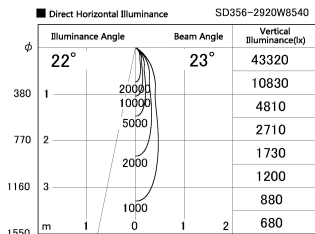

Item no. SD356-2920W8540

Series Name: Reflector type cylinder arm tracklight (UL Track) (SD356))

Installation	Track mount
Type	Reflector type cylinder arm tracklight (UL Track) (SD356))
Fixture wattage	31.8W
Beam angle	23 deg
Color Temp.	4000K
CRI	Ra>85
Luminous	2727 lm
Body	Die-cast aluminum alloy
Body finish	White
Trim finish	White
Reflector finish	N/A
IP Rate	IP20
Light source	COB module
Input Voltage	AC220~240V
Dimming Type	Non-Dimmable
Certificate	CE, CCC
Cut Hole	N/A