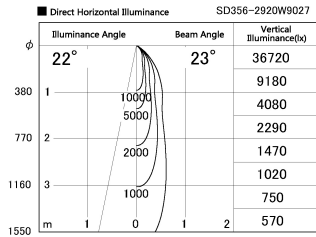

Item no. SD356-2920W9027

Series Name: Reflector type cylinder arm tracklight (UL Track) (SD356))

Installation	Track mount
Type	
Fixture wattage	31.8W
Beam angle	23 deg
Color Temp.	2700K
CRI	Ra>90
Luminous	2311 lm
Body	Die-cast aluminum alloy
Body finish	White
Trim finish	White
Reflector finish	N/A
IP Rate	IP20
Light source	COB module
Input Voltage	AC220~240V
Dimming Type	Non-Dimmable
Certificate	CE, CCC
Cut Hole	N/A