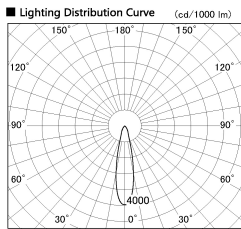

Item no. SD356-2920W9027

Series Name: Reflector type cylinder arm tracklight (UL Track) (SD356))

Installation	Track mount
Type	
Fixture wattage	31.8W
Beam angle	23 deg
Color Temp.	2700K
CRI	Ra>90
Luminous	2311 lm
Body	Die-cast aluminum alloy
Body finish	White
Trim finish	White
Reflector finish	N/A
IP Rate	IP20
Light source	COB module
Input Voltage	AC220~240V
Dimming Type	Non-Dimmable
Certificate	CE, CCC
Cut Hole	N/A