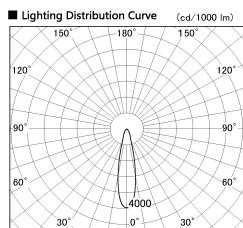

Item no. SD356-2920W9027

Series Name: Reflector type cylinder arm tracklight (UL Track) (SD356))

Installation	Track mount
Type	Reflector type cylinder arm tracklight (UL Track) (SD356))
Fixture wattage	31.8W
Beam angle	23 deg
Color Temp.	2700K
CRI	Ra>90
Luminous	2311 lm
Body	Die-cast aluminum alloy
Body finish	White
Trim finish	White
Reflector finish	N/A
IP Rate	IP20
Light source	COB module
Input Voltage	AC220~240V
Dimming Type	Non-Dimmable
Certificate	CE, CCC
Cut Hole	N/A