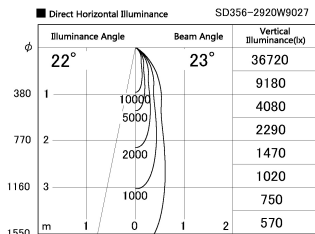

Item no. SD356-2920W9027

Series Name: Reflector type cylinder arm tracklight (UL Track) (SD356))

Installation	Track mount
Type	Reflector type cylinder arm tracklight (UL Track) (SD356))
Fixture wattage	31.8W
Beam angle	23 deg
Color Temp.	2700K
CRI	Ra>90
Luminous	2311 lm
Body	Die-cast aluminum alloy
Body finish	White
Trim finish	White
Reflector finish	N/A
IP Rate	IP20
Light source	COB module
Input Voltage	AC220~240V
Dimming Type	Non-Dimmable
Certificate	CE, CCC
Cut Hole	N/A