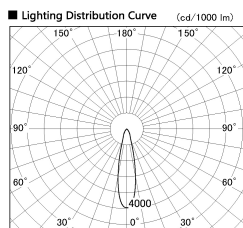

Item no. SD356-2920W9030

Series Name: Reflector type cylinder arm tracklight (UL Track) (SD356))

Installation	Track mount
Type	
Fixture wattage	31.8W
Beam angle	23 deg
Color Temp.	3000K
CRI	Ra>90
Luminous	2408 lm
Body	Die-cast aluminum alloy
Body finish	White
Trim finish	White
Reflector finish	N/A
IP Rate	IP20
Light source	COB module
Input Voltage	AC220~240V
Dimming Type	Non-Dimmable
Certificate	CE, CCC
Cut Hole	N/A