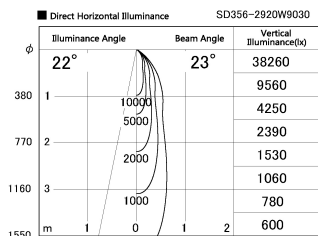

Item no. SD356-2920W9030

Series Name: Reflector type cylinder arm tracklight (UL Track) (SD356))

Installation	Track mount
Type	
Fixture wattage	31.8W
Beam angle	23 deg
Color Temp.	3000K
CRI	Ra>90
Luminous	2408 lm
Body	Die-cast aluminum alloy
Body finish	White
Trim finish	White
Reflector finish	N/A
IP Rate	IP20
Light source	COB module
Input Voltage	AC220~240V
Dimming Type	Non-Dimmable
Certificate	CE, CCC
Cut Hole	N/A