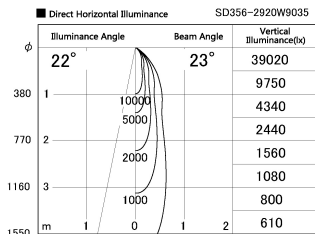

Item no. SD356-2920W9035

Series Name: Reflector type cylinder arm tracklight (UL Track) (SD356))

Installation	Track mount
Type	Reflector type cylinder arm tracklight (UL Track) (SD356))
Fixture wattage	31.8W
Beam angle	23 deg
Color Temp.	3500K
CRI	Ra>90
Luminous	2456 lm
Body	Die-cast aluminum alloy
Body finish	White
Trim finish	White
Reflector finish	N/A
IP Rate	IP20
Light source	COB module
Input Voltage	AC220~240V
Dimming Type	Non-Dimmable
Certificate	CE, CCC
Cut Hole	N/A