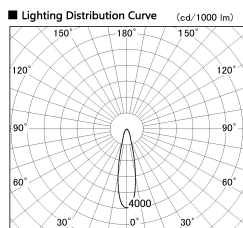

Item no. SD356-2920W9035

Series Name: Reflector type cylinder arm tracklight (UL Track) (SD356))

Installation	Track mount
Type	Reflector type cylinder arm tracklight (UL Track) (SD356))
Fixture wattage	31.8W
Beam angle	23 deg
Color Temp.	3500K
CRI	Ra>90
Luminous	2456 lm
Body	Die-cast aluminum alloy
Body finish	White
Trim finish	White
Reflector finish	N/A
IP Rate	IP20
Light source	COB module
Input Voltage	AC220~240V
Dimming Type	Non-Dimmable
Certificate	CE, CCC
Cut Hole	N/A