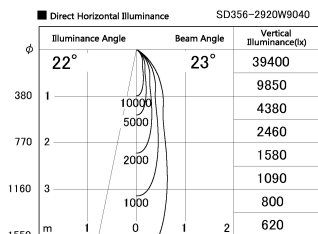

Item no. SD356-2920W9040

Series Name: Reflector type cylinder arm tracklight (UL Track) (SD356))

Installation	Track mount
Type	
Fixture wattage	31.8W
Beam angle	23 deg
Color Temp.	4000K
CRI	Ra>90
Luminous	2480 lm
Body	Die-cast aluminum alloy
Body finish	White
Trim finish	White
Reflector finish	N/A
IP Rate	IP20
Light source	COB module
Input Voltage	AC220~240V
Dimming Type	Non-Dimmable
Certificate	CE, CCC
Cut Hole	N/A