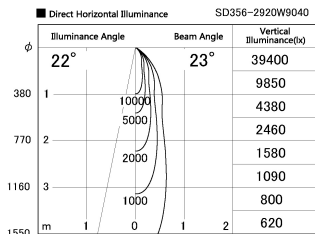

Item no. SD356-2920W9040

Series Name: Reflector type cylinder arm tracklight (UL Track) (SD356))

Installation	Track mount
Type	Reflector type cylinder arm tracklight (UL Track) (SD356))
Fixture wattage	31.8W
Beam angle	23 deg
Color Temp.	4000K
CRI	Ra>90
Luminous	2480 lm
Body	Die-cast aluminum alloy
Body finish	White
Trim finish	White
Reflector finish	N/A
IP Rate	IP20
Light source	COB module
Input Voltage	AC220~240V
Dimming Type	Non-Dimmable
Certificate	CE, CCC
Cut Hole	N/A