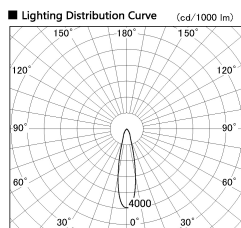

Item no. SD356-2920W9040

Series Name: Reflector type cylinder arm tracklight (UL Track) (SD356))

Installation	Track mount
Type	Reflector type cylinder arm tracklight (UL Track) (SD356))
Fixture wattage	31.8W
Beam angle	23 deg
Color Temp.	4000K
CRI	Ra>90
Luminous	2480 lm
Body	Die-cast aluminum alloy
Body finish	White
Trim finish	White
Reflector finish	N/A
IP Rate	IP20
Light source	COB module
Input Voltage	AC220~240V
Dimming Type	Non-Dimmable
Certificate	CE, CCC
Cut Hole	N/A