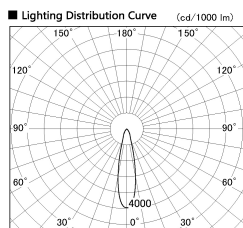

Item no. SD356-2920W9040

Series Name: Reflector type cylinder arm tracklight (UL Track) (SD356))

Installation	Track mount
Type	
Fixture wattage	31.8W
Beam angle	23 deg
Color Temp.	4000K
CRI	Ra>90
Luminous	2480 lm
Body	Die-cast aluminum alloy
Body finish	White
Trim finish	White
Reflector finish	N/A
IP Rate	IP20
Light source	COB module
Input Voltage	AC220~240V
Dimming Type	Non-Dimmable
Certificate	CE, CCC
Cut Hole	N/A