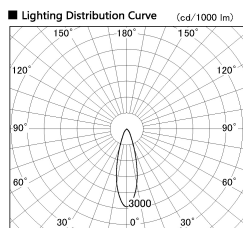

Item no. SD356-2930B9027

Series Name: Reflector type cylinder arm tracklight (UL Track) (SD356))

Installation	Track mount
Type	Reflector type cylinder arm tracklight (UL Track) (SD356))
Fixture wattage	31.8W
Beam angle	29 deg
Color Temp.	2700K
CRI	Ra>90
Luminous	2298 lm
Body	Die-cast aluminum alloy
Body finish	Black
Trim finish	Black
Reflector finish	N/A
IP Rate	IP20
Light source	COB module
Input Voltage	AC220~240V
Dimming Type	Non-Dimmable
Certificate	CE, CCC
Cut Hole	N/A