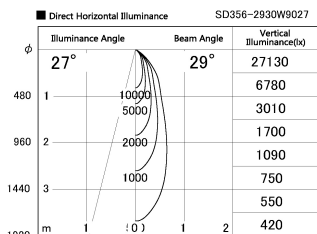

Item no. SD356-2930B9027

Series Name: Reflector type cylinder arm tracklight (UL Track) (SD356))

Installation	Track mount
Type	Reflector type cylinder arm tracklight (UL Track) (SD356))
Fixture wattage	31.8W
Beam angle	29 deg
Color Temp.	2700K
CRI	Ra>90
Luminous	2298 lm
Body	Die-cast aluminum alloy
Body finish	Black
Trim finish	Black
Reflector finish	N/A
IP Rate	IP20
Light source	COB module
Input Voltage	AC220~240V
Dimming Type	Non-Dimmable
Certificate	CE, CCC
Cut Hole	N/A