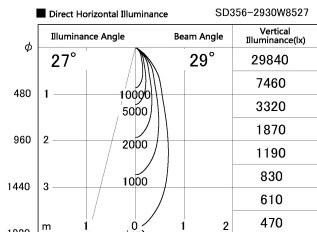

Item no. SD356-2930W8527

Series Name: Reflector type cylinder arm tracklight (UL Track) (SD356))

Installation	Track mount
Type	Reflector type cylinder arm tracklight (UL Track) (SD356))
Fixture wattage	31.8W
Beam angle	29 deg
Color Temp.	2700K
CRI	Ra>85
Luminous	2528 lm
Body	Die-cast aluminum alloy
Body finish	White
Trim finish	White
Reflector finish	N/A
IP Rate	IP20
Light source	COB module
Input Voltage	AC220~240V
Dimming Type	Non-Dimmable
Certificate	CE, CCC
Cut Hole	N/A