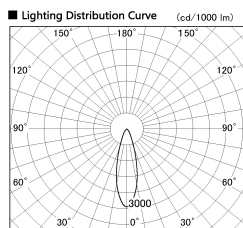

Item no. SD356-2930W8527

Series Name: Reflector type cylinder arm tracklight (UL Track) (SD356))

Installation	Track mount
Type	Reflector type cylinder arm tracklight (UL Track) (SD356))
Fixture wattage	31.8W
Beam angle	29 deg
Color Temp.	2700K
CRI	Ra>85
Luminous	2528 lm
Body	Die-cast aluminum alloy
Body finish	White
Trim finish	White
Reflector finish	N/A
IP Rate	IP20
Light source	COB module
Input Voltage	AC220~240V
Dimming Type	Non-Dimmable
Certificate	CE, CCC
Cut Hole	N/A