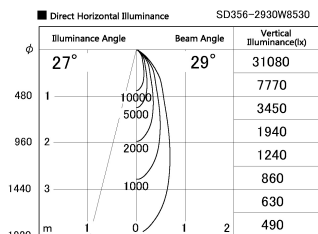

Item no. SD356-2930W8530

Series Name: Reflector type cylinder arm tracklight (UL Track) (SD356))

Installation	Track mount
Type	
Fixture wattage	31.8W
Beam angle	29 deg
Color Temp.	3000K
CRI	Ra>85
Luminous	2633 lm
Body	Die-cast aluminum alloy
Body finish	White
Trim finish	White
Reflector finish	N/A
IP Rate	IP20
Light source	COB module
Input Voltage	AC220~240V
Dimming Type	Non-Dimmable
Certificate	CE, CCC
Cut Hole	N/A