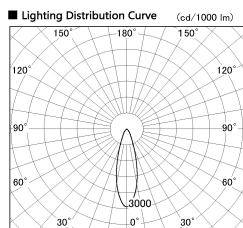

Item no. SD356-2930W8530

Series Name: Reflector type cylinder arm tracklight (UL Track) (SD356))

Installation	Track mount
Type	
Fixture wattage	31.8W
Beam angle	29 deg
Color Temp.	3000K
CRI	Ra>85
Luminous	2633 lm
Body	Die-cast aluminum alloy
Body finish	White
Trim finish	White
Reflector finish	N/A
IP Rate	IP20
Light source	COB module
Input Voltage	AC220~240V
Dimming Type	Non-Dimmable
Certificate	CE, CCC
Cut Hole	N/A