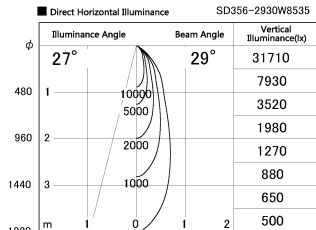

Item no. SD356-2930W8535

Series Name: Reflector type cylinder arm tracklight (UL Track) (SD356))

Installation	Track mount
Type	
Fixture wattage	31.8W
Beam angle	29 deg
Color Temp.	3500K
CRI	Ra>85
Luminous	2686 lm
Body	Die-cast aluminum alloy
Body finish	White
Trim finish	White
Reflector finish	N/A
IP Rate	IP20
Light source	COB module
Input Voltage	AC220~240V
Dimming Type	Non-Dimmable
Certificate	CE, CCC
Cut Hole	N/A