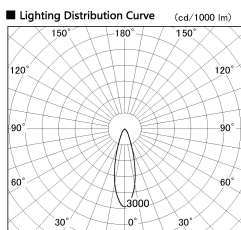

Item no. SD356-2930W8535

Series Name: Reflector type cylinder arm tracklight (UL Track) (SD356))

Installation	Track mount
Type	
Fixture wattage	31.8W
Beam angle	29 deg
Color Temp.	3500K
CRI	Ra>85
Luminous	2686 lm
Body	Die-cast aluminum alloy
Body finish	White
Trim finish	White
Reflector finish	N/A
IP Rate	IP20
Light source	COB module
Input Voltage	AC220~240V
Dimming Type	Non-Dimmable
Certificate	CE, CCC
Cut Hole	N/A