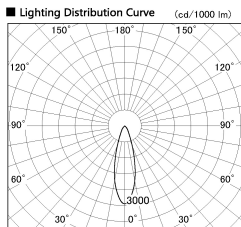

Item no. SD356-2930W9027

Series Name: Reflector type cylinder arm tracklight (UL Track) (SD356))

Installation	Track mount
Type	
Fixture wattage	31.8W
Beam angle	29 deg
Color Temp.	2700K
CRI	Ra>90
Luminous	2298 lm
Body	Die-cast aluminum alloy
Body finish	White
Trim finish	White
Reflector finish	N/A
IP Rate	IP20
Light source	COB module
Input Voltage	AC220~240V
Dimming Type	Non-Dimmable
Certificate	CE, CCC
Cut Hole	N/A