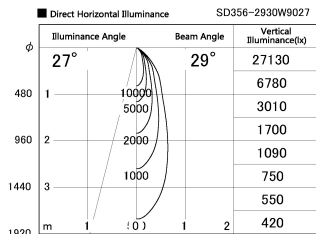

Item no. SD356-2930W9027

Series Name: Reflector type cylinder arm tracklight (UL Track) (SD356))

Installation	Track mount
Type	
Fixture wattage	31.8W
Beam angle	29 deg
Color Temp.	2700K
CRI	Ra>90
Luminous	2298 lm
Body	Die-cast aluminum alloy
Body finish	White
Trim finish	White
Reflector finish	N/A
IP Rate	IP20
Light source	COB module
Input Voltage	AC220~240V
Dimming Type	Non-Dimmable
Certificate	CE, CCC
Cut Hole	N/A