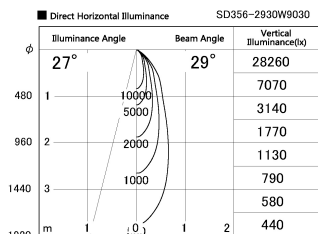

Item no. SD356-2930W9030

Series Name: Reflector type cylinder arm tracklight (UL Track) (SD356))

Installation	Track mount
Type	
Fixture wattage	31.8W
Beam angle	29 deg
Color Temp.	3000K
CRI	Ra>90
Luminous	2394 lm
Body	Die-cast aluminum alloy
Body finish	White
Trim finish	White
Reflector finish	N/A
IP Rate	IP20
Light source	COB module
Input Voltage	AC220~240V
Dimming Type	Non-Dimmable
Certificate	CE, CCC
Cut Hole	N/A