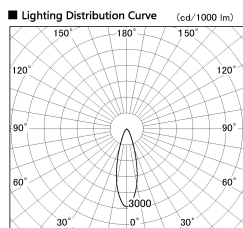

Item no. SD356-2930W9030

Series Name: Reflector type cylinder arm tracklight (UL Track) (SD356))

Installation	Track mount
Type	
Fixture wattage	31.8W
Beam angle	29 deg
Color Temp.	3000K
CRI	Ra>90
Luminous	2394 lm
Body	Die-cast aluminum alloy
Body finish	White
Trim finish	White
Reflector finish	N/A
IP Rate	IP20
Light source	COB module
Input Voltage	AC220~240V
Dimming Type	Non-Dimmable
Certificate	CE, CCC
Cut Hole	N/A