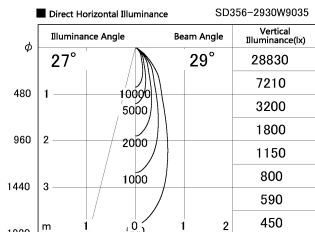

Item no. SD356-2930W9035

Series Name: Reflector type cylinder arm tracklight (UL Track) (SD356))

Installation	Track mount
Type	Reflector type cylinder arm tracklight (UL Track) (SD356))
Fixture wattage	31.8W
Beam angle	29 deg
Color Temp.	3500K
CRI	Ra>90
Luminous	2442 lm
Body	Die-cast aluminum alloy
Body finish	White
Trim finish	White
Reflector finish	N/A
IP Rate	IP20
Light source	COB module
Input Voltage	AC220~240V
Dimming Type	Non-Dimmable
Certificate	CE, CCC
Cut Hole	N/A