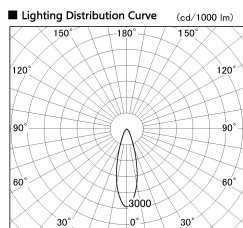

Item no. SD356-2930W9035

Series Name: Reflector type cylinder arm tracklight (UL Track) (SD356))

Installation	Track mount
Type	Reflector type cylinder arm tracklight (UL Track) (SD356))
Fixture wattage	31.8W
Beam angle	29 deg
Color Temp.	3500K
CRI	Ra>90
Luminous	2442 lm
Body	Die-cast aluminum alloy
Body finish	White
Trim finish	White
Reflector finish	N/A
IP Rate	IP20
Light source	COB module
Input Voltage	AC220~240V
Dimming Type	Non-Dimmable
Certificate	CE, CCC
Cut Hole	N/A