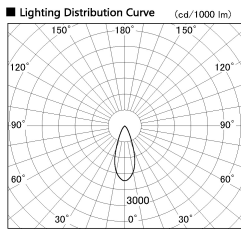

Item no. SD356-2940B9027

Series Name: Reflector type cylinder arm tracklight (UL Track) (SD356))

Installation	Track mount
Type	Reflector type cylinder arm tracklight (UL Track) (SD356))
Fixture wattage	31.8W
Beam angle	38 deg
Color Temp.	2700K
CRI	Ra>90
Luminous	2296 lm
Body	Die-cast aluminum alloy
Body finish	Black
Trim finish	Black
Reflector finish	N/A
IP Rate	IP20
Light source	COB module
Input Voltage	AC220~240V
Dimming Type	Non-Dimmable
Certificate	CE, CCC
Cut Hole	N/A