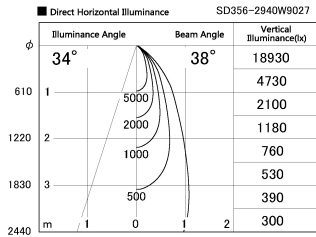

Item no. SD356-2940B9027

Series Name: Reflector type cylinder arm tracklight (UL Track) (SD356))

Installation	Track mount
Type	Reflector type cylinder arm tracklight (UL Track) (SD356))
Fixture wattage	31.8W
Beam angle	38 deg
Color Temp.	2700K
CRI	Ra>90
Luminous	2296 lm
Body	Die-cast aluminum alloy
Body finish	Black
Trim finish	Black
Reflector finish	N/A
IP Rate	IP20
Light source	COB module
Input Voltage	AC220~240V
Dimming Type	Non-Dimmable
Certificate	CE, CCC
Cut Hole	N/A