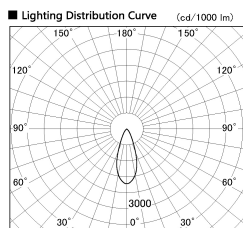

Item no. SD356-2940W8527

Series Name: Reflector type cylinder arm tracklight (UL Track) (SD356))

Installation	Track mount
Type	Reflector type cylinder arm tracklight (UL Track) (SD356))
Fixture wattage	31.8W
Beam angle	38 deg
Color Temp.	2700K
CRI	Ra>85
Luminous	2525 lm
Body	Die-cast aluminum alloy
Body finish	White
Trim finish	White
Reflector finish	N/A
IP Rate	IP20
Light source	COB module
Input Voltage	AC220~240V
Dimming Type	Non-Dimmable
Certificate	CE, CCC
Cut Hole	N/A