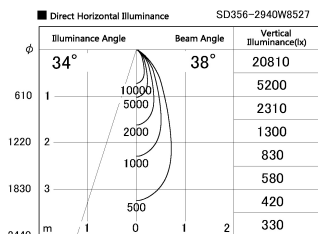

Item no. SD356-2940W8527

Series Name: Reflector type cylinder arm tracklight (UL Track) (SD356))

Installation	Track mount
Type	Reflector type cylinder arm tracklight (UL Track) (SD356))
Fixture wattage	31.8W
Beam angle	38 deg
Color Temp.	2700K
CRI	Ra>85
Luminous	2525 lm
Body	Die-cast aluminum alloy
Body finish	White
Trim finish	White
Reflector finish	N/A
IP Rate	IP20
Light source	COB module
Input Voltage	AC220~240V
Dimming Type	Non-Dimmable
Certificate	CE, CCC
Cut Hole	N/A