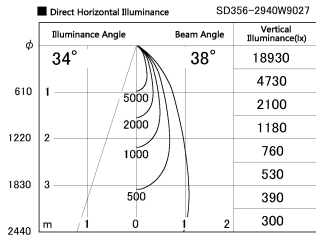

Item no. SD356-2940W9027

Series Name: Reflector type cylinder arm tracklight (UL Track) (SD356))

Installation	Track mount
Type	
Fixture wattage	31.8W
Beam angle	38 deg
Color Temp.	2700K
CRI	Ra>90
Luminous	2296 lm
Body	Die-cast aluminum alloy
Body finish	White
Trim finish	White
Reflector finish	N/A
IP Rate	IP20
Light source	COB module
Input Voltage	AC220~240V
Dimming Type	Non-Dimmable
Certificate	CE, CCC
Cut Hole	N/A