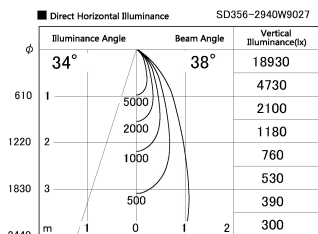

Item no. SD356-2940W9027

Series Name: Reflector type cylinder arm tracklight (UL Track) (SD356))

Installation	Track mount
Type	Reflector type cylinder arm tracklight (UL Track) (SD356))
Fixture wattage	31.8W
Beam angle	38 deg
Color Temp.	2700K
CRI	Ra>90
Luminous	2296 lm
Body	Die-cast aluminum alloy
Body finish	White
Trim finish	White
Reflector finish	N/A
IP Rate	IP20
Light source	COB module
Input Voltage	AC220~240V
Dimming Type	Non-Dimmable
Certificate	CE, CCC
Cut Hole	N/A