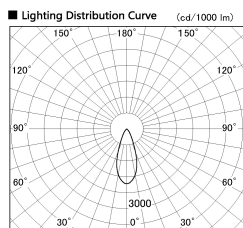

Item no. SD356-2940W9027

Series Name: Reflector type cylinder arm tracklight (UL Track) (SD356))

Installation	Track mount
Type	Reflector type cylinder arm tracklight (UL Track) (SD356))
Fixture wattage	31.8W
Beam angle	38 deg
Color Temp.	2700K
CRI	Ra>90
Luminous	2296 lm
Body	Die-cast aluminum alloy
Body finish	White
Trim finish	White
Reflector finish	N/A
IP Rate	IP20
Light source	COB module
Input Voltage	AC220~240V
Dimming Type	Non-Dimmable
Certificate	CE, CCC
Cut Hole	N/A