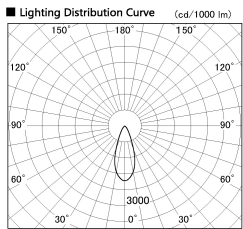

Item no. SD356-2940W9027

Series Name: Reflector type cylinder arm tracklight (UL Track) (SD356))

Installation	Track mount
Type	
Fixture wattage	31.8W
Beam angle	38 deg
Color Temp.	2700K
CRI	Ra>90
Luminous	2296 lm
Body	Die-cast aluminum alloy
Body finish	White
Trim finish	White
Reflector finish	N/A
IP Rate	IP20
Light source	COB module
Input Voltage	AC220~240V
Dimming Type	Non-Dimmable
Certificate	CE, CCC
Cut Hole	N/A