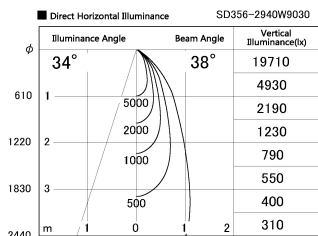

Item no. SD356-2940W9030

Series Name: Reflector type cylinder arm tracklight (UL Track) (SD356))

Installation	Track mount
Type	
Fixture wattage	31.8W
Beam angle	38 deg
Color Temp.	3000K
CRI	Ra>90
Luminous	2391 lm
Body	Die-cast aluminum alloy
Body finish	White
Trim finish	White
Reflector finish	N/A
IP Rate	IP20
Light source	COB module
Input Voltage	AC220~240V
Dimming Type	Non-Dimmable
Certificate	CE, CCC
Cut Hole	N/A