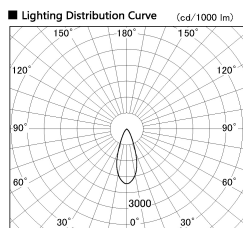

Item no. SD356-2940W9030

Series Name: Reflector type cylinder arm tracklight (UL Track) (SD356))

Installation	Track mount
Type	
Fixture wattage	31.8W
Beam angle	38 deg
Color Temp.	3000K
CRI	Ra>90
Luminous	2391 lm
Body	Die-cast aluminum alloy
Body finish	White
Trim finish	White
Reflector finish	N/A
IP Rate	IP20
Light source	COB module
Input Voltage	AC220~240V
Dimming Type	Non-Dimmable
Certificate	CE, CCC
Cut Hole	N/A