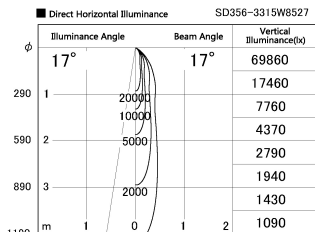

Item no. SD356-3315B8527

Series Name: Reflector type cylinder arm tracklight (UL Track) (SD356))

Installation	Track mount
Type	Reflector type cylinder arm tracklight (UL Track) (SD356))
Fixture wattage	35.5W
Beam angle	17 deg
Color Temp.	2700K
CRI	Ra>85
Luminous	2868 lm
Body	Die-cast aluminum alloy
Body finish	Black
Trim finish	Black
Reflector finish	N/A
IP Rate	IP20
Light source	COB module
Input Voltage	AC220~240V
Dimming Type	Non-Dimmable
Certificate	CE, CCC
Cut Hole	N/A