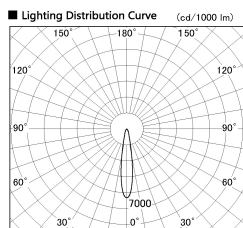

Item no. SD356-3315B8527

Series Name: Reflector type cylinder arm tracklight (UL Track) (SD356))

Installation	Track mount
Type	Reflector type cylinder arm tracklight (UL Track) (SD356))
Fixture wattage	35.5W
Beam angle	17 deg
Color Temp.	2700K
CRI	Ra>85
Luminous	2868 lm
Body	Die-cast aluminum alloy
Body finish	Black
Trim finish	Black
Reflector finish	N/A
IP Rate	IP20
Light source	COB module
Input Voltage	AC220~240V
Dimming Type	Non-Dimmable
Certificate	CE, CCC
Cut Hole	N/A