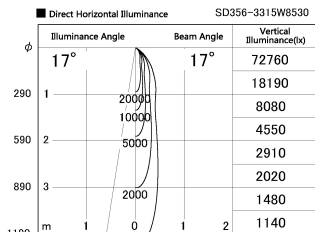

Item no. SD356-3315B8530

Series Name: Reflector type cylinder arm tracklight (UL Track) (SD356))

Installation	Track mount
Type	Reflector type cylinder arm tracklight (UL Track) (SD356))
Fixture wattage	35.5W
Beam angle	17 deg
Color Temp.	3000K
CRI	Ra>85
Luminous	2987 lm
Body	Die-cast aluminum alloy
Body finish	Black
Trim finish	Black
Reflector finish	N/A
IP Rate	IP20
Light source	COB module
Input Voltage	AC220~240V
Dimming Type	Non-Dimmable
Certificate	CE, CCC
Cut Hole	N/A