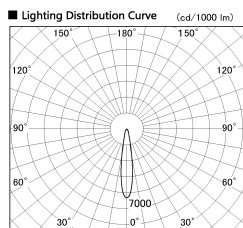

Item no. SD356-3315B8530

Series Name: Reflector type cylinder arm tracklight (UL Track) (SD356))

Installation	Track mount
Type	Reflector type cylinder arm tracklight (UL Track) (SD356))
Fixture wattage	35.5W
Beam angle	17 deg
Color Temp.	3000K
CRI	Ra>85
Luminous	2987 lm
Body	Die-cast aluminum alloy
Body finish	Black
Trim finish	Black
Reflector finish	N/A
IP Rate	IP20
Light source	COB module
Input Voltage	AC220~240V
Dimming Type	Non-Dimmable
Certificate	CE, CCC
Cut Hole	N/A