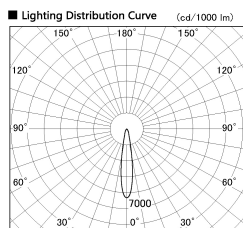

Item no. SD356-3315B8535

Series Name: Reflector type cylinder arm tracklight (UL Track) (SD356))

Installation	Track mount
Type	
Fixture wattage	35.5W
Beam angle	17 deg
Color Temp.	3500K
CRI	Ra>85
Luminous	3047 lm
Body	Die-cast aluminum alloy
Body finish	Black
Trim finish	Black
Reflector finish	N/A
IP Rate	IP20
Light source	COB module
Input Voltage	AC220~240V
Dimming Type	Non-Dimmable
Certificate	CE, CCC
Cut Hole	N/A

■ Direct Horizontal Illuminance SD356-3315B8535

φ	Illuminance Angle	Beam Angle	Vertical Illuminance(lx)
	17°	17°	74220
290			18550
500			8250
890			4640
1190			2970
			2060
			1510
			1160