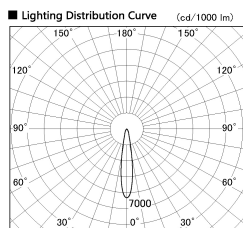

Item no. SD356-3315B9027

Series Name: Reflector type cylinder arm tracklight (UL Track) (SD356))

Installation	Track mount
Type	Reflector type cylinder arm tracklight (UL Track) (SD356))
Fixture wattage	35.5W
Beam angle	17 deg
Color Temp.	2700K
CRI	Ra>90
Luminous	2607 lm
Body	Die-cast aluminum alloy
Body finish	Black
Trim finish	Black
Reflector finish	N/A
IP Rate	IP20
Light source	COB module
Input Voltage	AC220~240V
Dimming Type	Non-Dimmable
Certificate	CE, CCC
Cut Hole	N/A