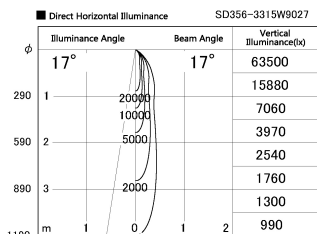

Item no. SD356-3315B9027

Series Name: Reflector type cylinder arm tracklight (UL Track) (SD356))

Installation	Track mount
Type	Reflector type cylinder arm tracklight (UL Track) (SD356))
Fixture wattage	35.5W
Beam angle	17 deg
Color Temp.	2700K
CRI	Ra>90
Luminous	2607 lm
Body	Die-cast aluminum alloy
Body finish	Black
Trim finish	Black
Reflector finish	N/A
IP Rate	IP20
Light source	COB module
Input Voltage	AC220~240V
Dimming Type	Non-Dimmable
Certificate	CE, CCC
Cut Hole	N/A