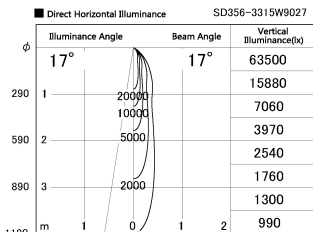

Item no. SD356-3315B9027

Series Name: Reflector type cylinder arm tracklight (UL Track) (SD356))

Installation	Track mount
Type	Reflector type cylinder arm tracklight (UL Track) (SD356))
Fixture wattage	35.5W
Beam angle	17 deg
Color Temp.	2700K
CRI	Ra>90
Luminous	2607 lm
Body	Die-cast aluminum alloy
Body finish	Black
Trim finish	Black
Reflector finish	N/A
IP Rate	IP20
Light source	COB module
Input Voltage	AC220~240V
Dimming Type	Non-Dimmable
Certificate	CE, CCC
Cut Hole	N/A