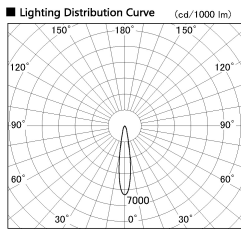

Item no. SD356-3315B9030

Series Name: Reflector type cylinder arm tracklight (UL Track) (SD356))

Installation	Track mount
Type	Reflector type cylinder arm tracklight (UL Track) (SD356))
Fixture wattage	35.5W
Beam angle	17 deg
Color Temp.	3000K
CRI	Ra>90
Luminous	2716 lm
Body	Die-cast aluminum alloy
Body finish	Black
Trim finish	Black
Reflector finish	N/A
IP Rate	IP20
Light source	COB module
Input Voltage	AC220~240V
Dimming Type	Non-Dimmable
Certificate	CE, CCC
Cut Hole	N/A