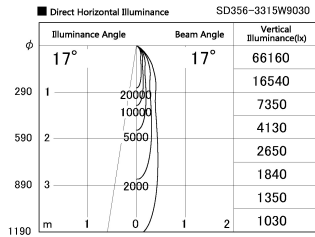

Item no. SD356-3315B9030

Series Name: Reflector type cylinder arm tracklight (UL Track) (SD356))

Installation	Track mount
Type	Reflector type cylinder arm tracklight (UL Track) (SD356))
Fixture wattage	35.5W
Beam angle	17 deg
Color Temp.	3000K
CRI	Ra>90
Luminous	2716 lm
Body	Die-cast aluminum alloy
Body finish	Black
Trim finish	Black
Reflector finish	N/A
IP Rate	IP20
Light source	COB module
Input Voltage	AC220~240V
Dimming Type	Non-Dimmable
Certificate	CE, CCC
Cut Hole	N/A