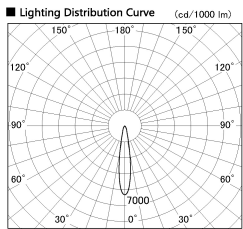

Item no. SD356-3315B9035

Series Name: Reflector type cylinder arm tracklight (UL Track) (SD356))

Installation	Track mount
Type	
Fixture wattage	35.5W
Beam angle	17 deg
Color Temp.	3500K
CRI	Ra>90
Luminous	2770 lm
Body	Die-cast aluminum alloy
Body finish	Black
Trim finish	Black
Reflector finish	N/A
IP Rate	IP20
Light source	COB module
Input Voltage	AC220~240V
Dimming Type	Non-Dimmable
Certificate	CE, CCC
Cut Hole	N/A