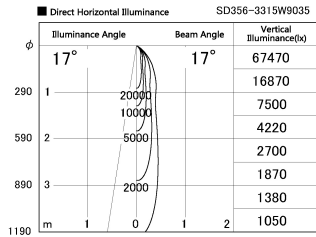

Item no. SD356-3315B9035

Series Name: Reflector type cylinder arm tracklight (UL Track) (SD356))

Installation	Track mount
Type	
Fixture wattage	35.5W
Beam angle	17 deg
Color Temp.	3500K
CRI	Ra>90
Luminous	2770 lm
Body	Die-cast aluminum alloy
Body finish	Black
Trim finish	Black
Reflector finish	N/A
IP Rate	IP20
Light source	COB module
Input Voltage	AC220~240V
Dimming Type	Non-Dimmable
Certificate	CE, CCC
Cut Hole	N/A