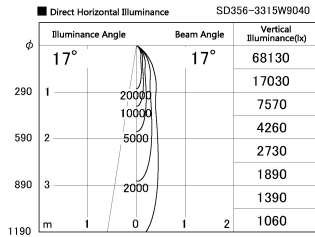

Item no. SD356-3315B9040

Series Name: Reflector type cylinder arm tracklight (UL Track) (SD356))

Installation	Track mount
Type	Reflector type cylinder arm tracklight (UL Track) (SD356))
Fixture wattage	35.5W
Beam angle	17 deg
Color Temp.	4000K
CRI	Ra>90
Luminous	2797 lm
Body	Die-cast aluminum alloy
Body finish	Black
Trim finish	Black
Reflector finish	N/A
IP Rate	IP20
Light source	COB module
Input Voltage	AC220~240V
Dimming Type	Non-Dimmable
Certificate	CE, CCC
Cut Hole	N/A