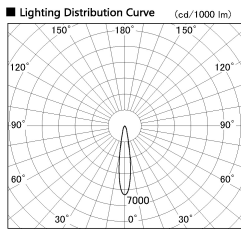

Item no. SD356-3315B9040

Series Name: Reflector type cylinder arm tracklight (UL Track) (SD356))

Installation	Track mount
Type	Reflector type cylinder arm tracklight (UL Track) (SD356))
Fixture wattage	35.5W
Beam angle	17 deg
Color Temp.	4000K
CRI	Ra>90
Luminous	2797 lm
Body	Die-cast aluminum alloy
Body finish	Black
Trim finish	Black
Reflector finish	N/A
IP Rate	IP20
Light source	COB module
Input Voltage	AC220~240V
Dimming Type	Non-Dimmable
Certificate	CE, CCC
Cut Hole	N/A