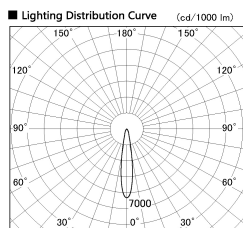

Item no. SD356-3315W8527

Series Name: Reflector type cylinder arm tracklight (UL Track) (SD356))

Installation	Track mount
Type	Reflector type cylinder arm tracklight (UL Track) (SD356))
Fixture wattage	35.5W
Beam angle	17 deg
Color Temp.	2700K
CRI	Ra>85
Luminous	2868 lm
Body	Die-cast aluminum alloy
Body finish	White
Trim finish	White
Reflector finish	N/A
IP Rate	IP20
Light source	COB module
Input Voltage	AC220~240V
Dimming Type	Non-Dimmable
Certificate	CE, CCC
Cut Hole	N/A