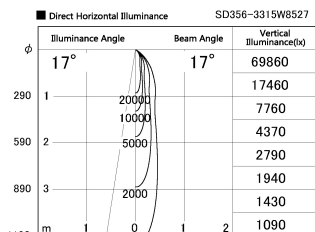

Item no. SD356-3315W8527

Series Name: Reflector type cylinder arm tracklight (UL Track) (SD356))

Installation	Track mount
Type	Reflector type cylinder arm tracklight (UL Track) (SD356))
Fixture wattage	35.5W
Beam angle	17 deg
Color Temp.	2700K
CRI	Ra>85
Luminous	2868 lm
Body	Die-cast aluminum alloy
Body finish	White
Trim finish	White
Reflector finish	N/A
IP Rate	IP20
Light source	COB module
Input Voltage	AC220~240V
Dimming Type	Non-Dimmable
Certificate	CE, CCC
Cut Hole	N/A