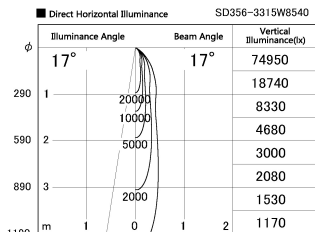

Item no. SD356-3315W8540

Series Name: Reflector type cylinder arm tracklight (UL Track) (SD356))

Installation	Track mount
Type	Reflector type cylinder arm tracklight (UL Track) (SD356))
Fixture wattage	35.5W
Beam angle	17 deg
Color Temp.	4000K
CRI	Ra>85
Luminous	3077 lm
Body	Die-cast aluminum alloy
Body finish	White
Trim finish	White
Reflector finish	N/A
IP Rate	IP20
Light source	COB module
Input Voltage	AC220~240V
Dimming Type	Non-Dimmable
Certificate	CE, CCC
Cut Hole	N/A