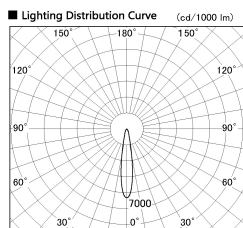

Item no. SD356-3315W8540

Series Name: Reflector type cylinder arm tracklight (UL Track) (SD356))

Installation	Track mount
Type	Reflector type cylinder arm tracklight (UL Track) (SD356))
Fixture wattage	35.5W
Beam angle	17 deg
Color Temp.	4000K
CRI	Ra>85
Luminous	3077 lm
Body	Die-cast aluminum alloy
Body finish	White
Trim finish	White
Reflector finish	N/A
IP Rate	IP20
Light source	COB module
Input Voltage	AC220~240V
Dimming Type	Non-Dimmable
Certificate	CE, CCC
Cut Hole	N/A