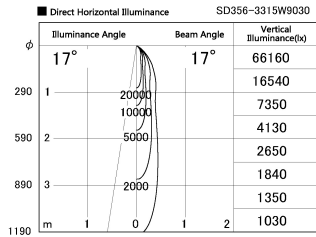

Item no. SD356-3315W9030

Series Name: Reflector type cylinder arm tracklight (UL Track) (SD356))

Installation	Track mount
Type	
Fixture wattage	35.5W
Beam angle	17 deg
Color Temp.	3000K
CRI	Ra>90
Luminous	2716 lm
Body	Die-cast aluminum alloy
Body finish	White
Trim finish	White
Reflector finish	N/A
IP Rate	IP20
Light source	COB module
Input Voltage	AC220~240V
Dimming Type	Non-Dimmable
Certificate	CE, CCC
Cut Hole	N/A