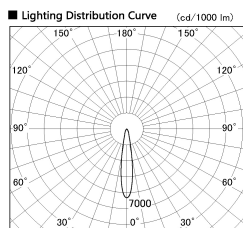

Item no. SD356-3315W9030

Series Name: Reflector type cylinder arm tracklight (UL Track) (SD356))

Installation	Track mount
Type	Reflector type cylinder arm tracklight (UL Track) (SD356))
Fixture wattage	35.5W
Beam angle	17 deg
Color Temp.	3000K
CRI	Ra>90
Luminous	2716 lm
Body	Die-cast aluminum alloy
Body finish	White
Trim finish	White
Reflector finish	N/A
IP Rate	IP20
Light source	COB module
Input Voltage	AC220~240V
Dimming Type	Non-Dimmable
Certificate	CE, CCC
Cut Hole	N/A