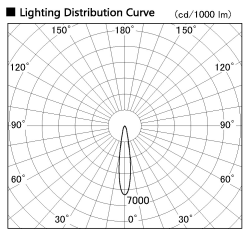

Item no. SD356-3315W9030

Series Name: Reflector type cylinder arm tracklight (UL Track) (SD356))

Installation	Track mount
Type	
Fixture wattage	35.5W
Beam angle	17 deg
Color Temp.	3000K
CRI	Ra>90
Luminous	2716 lm
Body	Die-cast aluminum alloy
Body finish	White
Trim finish	White
Reflector finish	N/A
IP Rate	IP20
Light source	COB module
Input Voltage	AC220~240V
Dimming Type	Non-Dimmable
Certificate	CE, CCC
Cut Hole	N/A