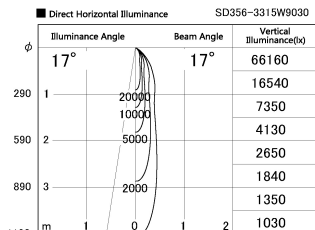

Item no. SD356-3315W9030

Series Name: Reflector type cylinder arm tracklight (UL Track) (SD356))

Installation	Track mount
Type	Reflector type cylinder arm tracklight (UL Track) (SD356))
Fixture wattage	35.5W
Beam angle	17 deg
Color Temp.	3000K
CRI	Ra>90
Luminous	2716 lm
Body	Die-cast aluminum alloy
Body finish	White
Trim finish	White
Reflector finish	N/A
IP Rate	IP20
Light source	COB module
Input Voltage	AC220~240V
Dimming Type	Non-Dimmable
Certificate	CE, CCC
Cut Hole	N/A