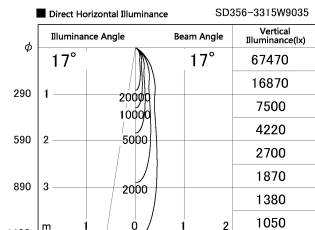

Item no. SD356-3315W9035

Series Name: Reflector type cylinder arm tracklight (UL Track) (SD356))

Installation	Track mount
Type	Reflector type cylinder arm tracklight (UL Track) (SD356))
Fixture wattage	35.5W
Beam angle	17 deg
Color Temp.	3500K
CRI	Ra>90
Luminous	2770 lm
Body	Die-cast aluminum alloy
Body finish	White
Trim finish	White
Reflector finish	N/A
IP Rate	IP20
Light source	COB module
Input Voltage	AC220~240V
Dimming Type	Non-Dimmable
Certificate	CE, CCC
Cut Hole	N/A