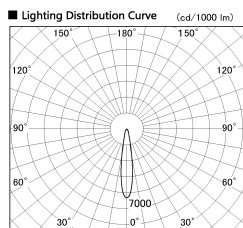

Item no. SD356-3315W9035

Series Name: Reflector type cylinder arm tracklight (UL Track) (SD356))

Installation	Track mount
Type	Reflector type cylinder arm tracklight (UL Track) (SD356))
Fixture wattage	35.5W
Beam angle	17 deg
Color Temp.	3500K
CRI	Ra>90
Luminous	2770 lm
Body	Die-cast aluminum alloy
Body finish	White
Trim finish	White
Reflector finish	N/A
IP Rate	IP20
Light source	COB module
Input Voltage	AC220~240V
Dimming Type	Non-Dimmable
Certificate	CE, CCC
Cut Hole	N/A