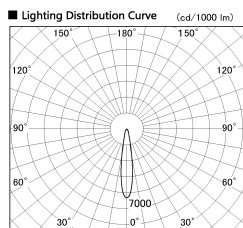

Item no. SD356-3315W9040

Series Name: Reflector type cylinder arm tracklight (UL Track) (SD356))

Installation	Track mount
Type	Reflector type cylinder arm tracklight (UL Track) (SD356))
Fixture wattage	35.5W
Beam angle	17 deg
Color Temp.	4000K
CRI	Ra>90
Luminous	2797 lm
Body	Die-cast aluminum alloy
Body finish	White
Trim finish	White
Reflector finish	N/A
IP Rate	IP20
Light source	COB module
Input Voltage	AC220~240V
Dimming Type	Non-Dimmable
Certificate	CE, CCC
Cut Hole	N/A