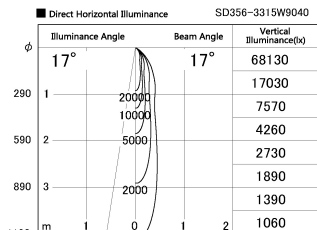

Item no. SD356-3315W9040

Series Name: Reflector type cylinder arm tracklight (UL Track) (SD356))

Installation	Track mount
Type	Reflector type cylinder arm tracklight (UL Track) (SD356))
Fixture wattage	35.5W
Beam angle	17 deg
Color Temp.	4000K
CRI	Ra>90
Luminous	2797 lm
Body	Die-cast aluminum alloy
Body finish	White
Trim finish	White
Reflector finish	N/A
IP Rate	IP20
Light source	COB module
Input Voltage	AC220~240V
Dimming Type	Non-Dimmable
Certificate	CE, CCC
Cut Hole	N/A