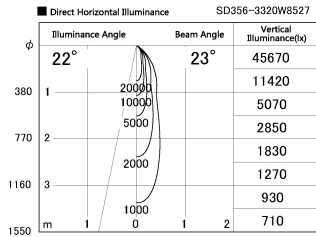

Item no. SD356-3320B8527

Series Name: Reflector type cylinder arm tracklight (UL Track) (SD356))

Installation	Track mount
Type	Reflector type cylinder arm tracklight (UL Track) (SD356))
Fixture wattage	35.5W
Beam angle	23 deg
Color Temp.	2700K
CRI	Ra>85
Luminous	2862 lm
Body	Die-cast aluminum alloy
Body finish	Black
Trim finish	Black
Reflector finish	N/A
IP Rate	IP20
Light source	COB module
Input Voltage	AC220~240V
Dimming Type	Non-Dimmable
Certificate	CE, CCC
Cut Hole	N/A