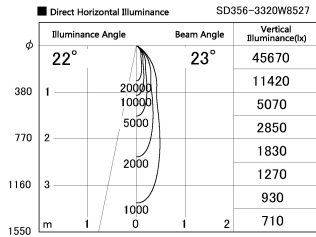

Item no. SD356-3320B8527

Series Name: Reflector type cylinder arm tracklight (UL Track) (SD356))

Installation	Track mount
Type	
Fixture wattage	35.5W
Beam angle	23 deg
Color Temp.	2700K
CRI	Ra>85
Luminous	2862 lm
Body	Die-cast aluminum alloy
Body finish	Black
Trim finish	Black
Reflector finish	N/A
IP Rate	IP20
Light source	COB module
Input Voltage	AC220~240V
Dimming Type	Non-Dimmable
Certificate	CE, CCC
Cut Hole	N/A