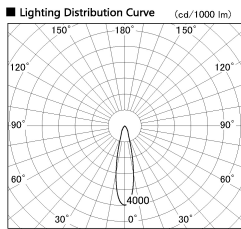

Item no. SD356-3320B8527

Series Name: Reflector type cylinder arm tracklight (UL Track) (SD356))

Installation	Track mount
Type	Reflector type cylinder arm tracklight (UL Track) (SD356))
Fixture wattage	35.5W
Beam angle	23 deg
Color Temp.	2700K
CRI	Ra>85
Luminous	2862 lm
Body	Die-cast aluminum alloy
Body finish	Black
Trim finish	Black
Reflector finish	N/A
IP Rate	IP20
Light source	COB module
Input Voltage	AC220~240V
Dimming Type	Non-Dimmable
Certificate	CE, CCC
Cut Hole	N/A