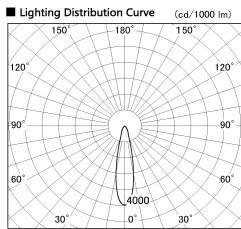

Item no. SD356-3320B8527

Series Name: Reflector type cylinder arm tracklight (UL Track) (SD356))

Installation	Track mount
Type	
Fixture wattage	35.5W
Beam angle	23 deg
Color Temp.	2700K
CRI	Ra>85
Luminous	2862 lm
Body	Die-cast aluminum alloy
Body finish	Black
Trim finish	Black
Reflector finish	N/A
IP Rate	IP20
Light source	COB module
Input Voltage	AC220~240V
Dimming Type	Non-Dimmable
Certificate	CE, CCC
Cut Hole	N/A