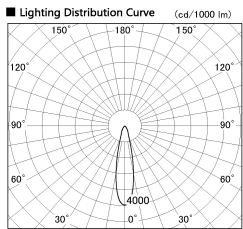

Item no. SD356-3320B8530

Series Name: Reflector type cylinder arm tracklight (UL Track) (SD356))

■ Direct Horizontal Illuminance SD356-3320B8530

Illuminance Angle	Beam Angle	Vertical Illuminance(lx)
22°	23°	47570
1		11890
2000lx		5290
1000lx		2970
5000lx		1900
2000lx		1320
1000lx		970
1550 m	1	740

Installation	Track mount
Type	
Fixture wattage	35.5W
Beam angle	23 deg
Color Temp.	3000K
CRI	Ra>85
Luminous	2981 lm
Body	Die-cast aluminum alloy
Body finish	Black
Trim finish	Black
Reflector finish	N/A
IP Rate	IP20
Light source	COB module
Input Voltage	AC220~240V
Dimming Type	Non-Dimmable
Certificate	CE, CCC
Cut Hole	N/A