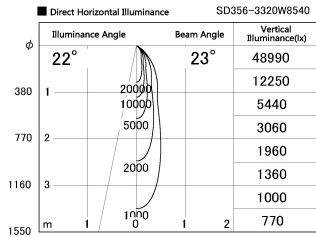

Item no. SD356-3320B8540

Series Name: Reflector type cylinder arm tracklight (UL Track) (SD356))

Installation	Track mount
Type	
Fixture wattage	35.5W
Beam angle	23 deg
Color Temp.	4000K
CRI	Ra>85
Luminous	3070 lm
Body	Die-cast aluminum alloy
Body finish	Black
Trim finish	Black
Reflector finish	N/A
IP Rate	IP20
Light source	COB module
Input Voltage	AC220~240V
Dimming Type	Non-Dimmable
Certificate	CE, CCC
Cut Hole	N/A