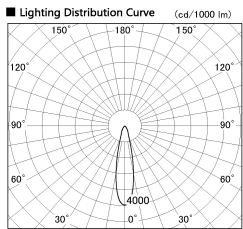

Item no. SD356-3320B8540

Series Name: Reflector type cylinder arm tracklight (UL Track) (SD356))

Installation	Track mount
Type	
Fixture wattage	35.5W
Beam angle	23 deg
Color Temp.	4000K
CRI	Ra>85
Luminous	3070 lm
Body	Die-cast aluminum alloy
Body finish	Black
Trim finish	Black
Reflector finish	N/A
IP Rate	IP20
Light source	COB module
Input Voltage	AC220~240V
Dimming Type	Non-Dimmable
Certificate	CE, CCC
Cut Hole	N/A