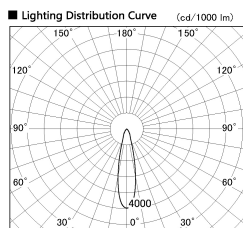

Item no. SD356-3320B9027

Series Name: Reflector type cylinder arm tracklight (UL Track) (SD356))

Installation	Track mount
Type	Reflector type cylinder arm tracklight (UL Track) (SD356))
Fixture wattage	35.5W
Beam angle	23 deg
Color Temp.	2700K
CRI	Ra>90
Luminous	2602 lm
Body	Die-cast aluminum alloy
Body finish	Black
Trim finish	Black
Reflector finish	N/A
IP Rate	IP20
Light source	COB module
Input Voltage	AC220~240V
Dimming Type	Non-Dimmable
Certificate	CE, CCC
Cut Hole	N/A