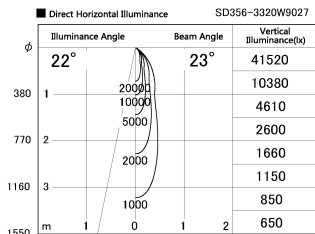

Item no. SD356-3320B9027

Series Name: Reflector type cylinder arm tracklight (UL Track) (SD356))

Installation	Track mount
Type	Reflector type cylinder arm tracklight (UL Track) (SD356))
Fixture wattage	35.5W
Beam angle	23 deg
Color Temp.	2700K
CRI	Ra>90
Luminous	2602 lm
Body	Die-cast aluminum alloy
Body finish	Black
Trim finish	Black
Reflector finish	N/A
IP Rate	IP20
Light source	COB module
Input Voltage	AC220~240V
Dimming Type	Non-Dimmable
Certificate	CE, CCC
Cut Hole	N/A