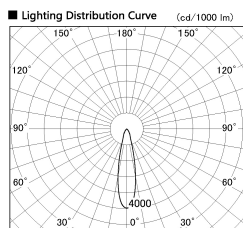

Item no. SD356-3320B9035

Series Name: Reflector type cylinder arm tracklight (UL Track) (SD356))

Installation	Track mount
Type	
Fixture wattage	35.5W
Beam angle	23 deg
Color Temp.	3500K
CRI	Ra>90
Luminous	2765 lm
Body	Die-cast aluminum alloy
Body finish	Black
Trim finish	Black
Reflector finish	N/A
IP Rate	IP20
Light source	COB module
Input Voltage	AC220~240V
Dimming Type	Non-Dimmable
Certificate	CE, CCC
Cut Hole	N/A