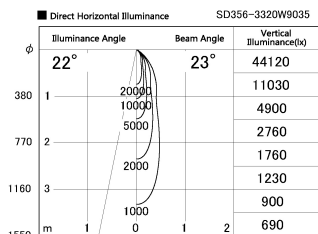

Item no. SD356-3320B9035

Series Name: Reflector type cylinder arm tracklight (UL Track) (SD356))

Installation	Track mount
Type	
Fixture wattage	35.5W
Beam angle	23 deg
Color Temp.	3500K
CRI	Ra>90
Luminous	2765 lm
Body	Die-cast aluminum alloy
Body finish	Black
Trim finish	Black
Reflector finish	N/A
IP Rate	IP20
Light source	COB module
Input Voltage	AC220~240V
Dimming Type	Non-Dimmable
Certificate	CE, CCC
Cut Hole	N/A