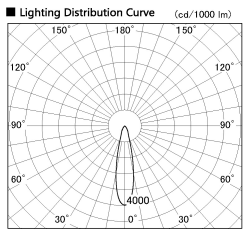

Item no. SD356-3320B9040

Series Name: Reflector type cylinder arm tracklight (UL Track) (SD356))

■ Direct Horizontal Illuminance SD356-3320B9040

Illuminance Angle	Beam Angle	Vertical Illuminance(lx)
22°	23°	44550
1		11140
2000lx		4950
1000lx		2780
500lx		1780
200lx		1240
100lx		910
770		700
1160		
1550		

Installation	Track mount
Type	
Fixture wattage	35.5W
Beam angle	23 deg
Color Temp.	4000K
CRI	Ra>90
Luminous	2792 lm
Body	Die-cast aluminum alloy
Body finish	Black
Trim finish	Black
Reflector finish	N/A
IP Rate	IP20
Light source	COB module
Input Voltage	AC220~240V
Dimming Type	Non-Dimmable
Certificate	CE, CCC
Cut Hole	N/A