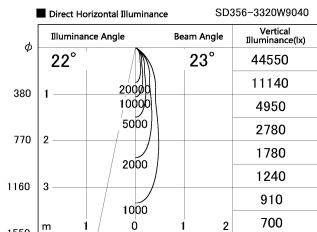

Item no. SD356-3320B9040

Series Name: Reflector type cylinder arm tracklight (UL Track) (SD356))

Installation	Track mount
Type	Reflector type cylinder arm tracklight (UL Track) (SD356))
Fixture wattage	35.5W
Beam angle	23 deg
Color Temp.	4000K
CRI	Ra>90
Luminous	2792 lm
Body	Die-cast aluminum alloy
Body finish	Black
Trim finish	Black
Reflector finish	N/A
IP Rate	IP20
Light source	COB module
Input Voltage	AC220~240V
Dimming Type	Non-Dimmable
Certificate	CE, CCC
Cut Hole	N/A