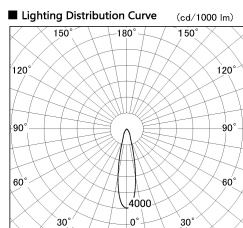

Item no. SD356-3320B9040

Series Name: Reflector type cylinder arm tracklight (UL Track) (SD356))

Installation	Track mount
Type	Reflector type cylinder arm tracklight (UL Track) (SD356))
Fixture wattage	35.5W
Beam angle	23 deg
Color Temp.	4000K
CRI	Ra>90
Luminous	2792 lm
Body	Die-cast aluminum alloy
Body finish	Black
Trim finish	Black
Reflector finish	N/A
IP Rate	IP20
Light source	COB module
Input Voltage	AC220~240V
Dimming Type	Non-Dimmable
Certificate	CE, CCC
Cut Hole	N/A