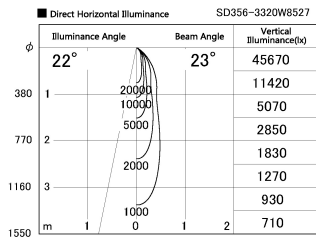

Item no. SD356-3320W8527

Series Name: Reflector type cylinder arm tracklight (UL Track) (SD356))

Installation	Track mount
Type	Reflector type cylinder arm tracklight (UL Track) (SD356))
Fixture wattage	35.5W
Beam angle	23 deg
Color Temp.	2700K
CRI	Ra>85
Luminous	2862 lm
Body	Die-cast aluminum alloy
Body finish	White
Trim finish	White
Reflector finish	N/A
IP Rate	IP20
Light source	COB module
Input Voltage	AC220~240V
Dimming Type	Non-Dimmable
Certificate	CE, CCC
Cut Hole	N/A