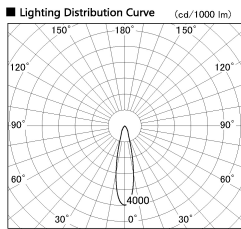

Item no. SD356-3320W8527

Series Name: Reflector type cylinder arm tracklight (UL Track) (SD356))

Installation	Track mount
Type	Reflector type cylinder arm tracklight (UL Track) (SD356))
Fixture wattage	35.5W
Beam angle	23 deg
Color Temp.	2700K
CRI	Ra>85
Luminous	2862 lm
Body	Die-cast aluminum alloy
Body finish	White
Trim finish	White
Reflector finish	N/A
IP Rate	IP20
Light source	COB module
Input Voltage	AC220~240V
Dimming Type	Non-Dimmable
Certificate	CE, CCC
Cut Hole	N/A