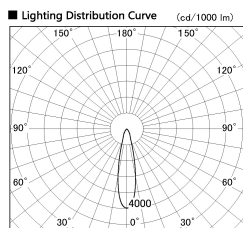

Item no. SD356-3320W8530

Series Name: Reflector type cylinder arm tracklight (UL Track) (SD356))

Installation	Track mount
Type	Reflector type cylinder arm tracklight (UL Track) (SD356))
Fixture wattage	35.5W
Beam angle	23 deg
Color Temp.	3000K
CRI	Ra>85
Luminous	2981 lm
Body	Die-cast aluminum alloy
Body finish	White
Trim finish	White
Reflector finish	N/A
IP Rate	IP20
Light source	COB module
Input Voltage	AC220~240V
Dimming Type	Non-Dimmable
Certificate	CE, CCC
Cut Hole	N/A