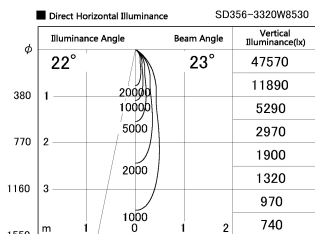

Item no. SD356-3320W8530

Series Name: Reflector type cylinder arm tracklight (UL Track) (SD356))

Installation	Track mount
Type	Reflector type cylinder arm tracklight (UL Track) (SD356))
Fixture wattage	35.5W
Beam angle	23 deg
Color Temp.	3000K
CRI	Ra>85
Luminous	2981 lm
Body	Die-cast aluminum alloy
Body finish	White
Trim finish	White
Reflector finish	N/A
IP Rate	IP20
Light source	COB module
Input Voltage	AC220~240V
Dimming Type	Non-Dimmable
Certificate	CE, CCC
Cut Hole	N/A