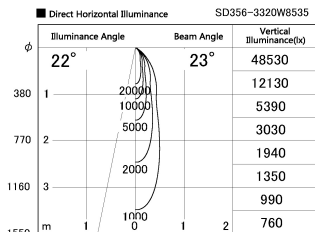

Item no. SD356-3320W8535

Series Name: Reflector type cylinder arm tracklight (UL Track) (SD356))

Installation	Track mount
Type	Reflector type cylinder arm tracklight (UL Track) (SD356))
Fixture wattage	35.5W
Beam angle	23 deg
Color Temp.	3500K
CRI	Ra>85
Luminous	3041 lm
Body	Die-cast aluminum alloy
Body finish	White
Trim finish	White
Reflector finish	N/A
IP Rate	IP20
Light source	COB module
Input Voltage	AC220~240V
Dimming Type	Non-Dimmable
Certificate	CE, CCC
Cut Hole	N/A