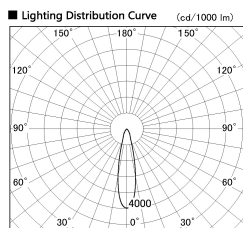

Item no. SD356-3320W8535

Series Name: Reflector type cylinder arm tracklight (UL Track) (SD356))

Installation	Track mount
Type	Reflector type cylinder arm tracklight (UL Track) (SD356))
Fixture wattage	35.5W
Beam angle	23 deg
Color Temp.	3500K
CRI	Ra>85
Luminous	3041 lm
Body	Die-cast aluminum alloy
Body finish	White
Trim finish	White
Reflector finish	N/A
IP Rate	IP20
Light source	COB module
Input Voltage	AC220~240V
Dimming Type	Non-Dimmable
Certificate	CE, CCC
Cut Hole	N/A