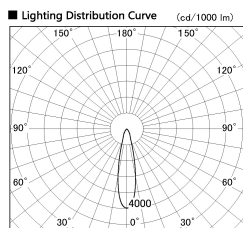

Item no. SD356-3320W8540

Series Name: Reflector type cylinder arm tracklight (UL Track) (SD356))

Installation	Track mount
Type	Reflector type cylinder arm tracklight (UL Track) (SD356))
Fixture wattage	35.5W
Beam angle	23 deg
Color Temp.	4000K
CRI	Ra>85
Luminous	3070 lm
Body	Die-cast aluminum alloy
Body finish	White
Trim finish	White
Reflector finish	N/A
IP Rate	IP20
Light source	COB module
Input Voltage	AC220~240V
Dimming Type	Non-Dimmable
Certificate	CE, CCC
Cut Hole	N/A