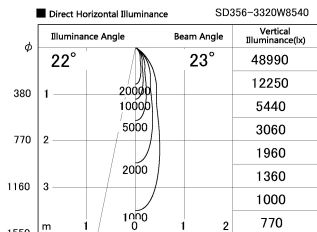

Item no. SD356-3320W8540

Series Name: Reflector type cylinder arm tracklight (UL Track) (SD356))

Installation	Track mount
Type	Reflector type cylinder arm tracklight (UL Track) (SD356))
Fixture wattage	35.5W
Beam angle	23 deg
Color Temp.	4000K
CRI	Ra>85
Luminous	3070 lm
Body	Die-cast aluminum alloy
Body finish	White
Trim finish	White
Reflector finish	N/A
IP Rate	IP20
Light source	COB module
Input Voltage	AC220~240V
Dimming Type	Non-Dimmable
Certificate	CE, CCC
Cut Hole	N/A