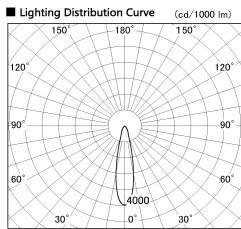

Item no. SD356-3320W9027

Series Name: Reflector type cylinder arm tracklight (UL Track) (SD356))

Installation	Track mount
Type	
Fixture wattage	35.5W
Beam angle	23 deg
Color Temp.	2700K
CRI	Ra>90
Luminous	2602 lm
Body	Die-cast aluminum alloy
Body finish	White
Trim finish	White
Reflector finish	N/A
IP Rate	IP20
Light source	COB module
Input Voltage	AC220~240V
Dimming Type	Non-Dimmable
Certificate	CE, CCC
Cut Hole	N/A