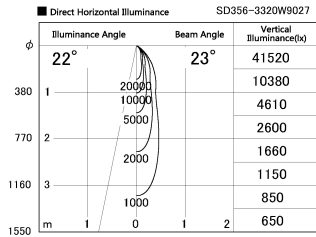

Item no. SD356-3320W9027

Series Name: Reflector type cylinder arm tracklight (UL Track) (SD356))

Installation	Track mount
Type	
Fixture wattage	35.5W
Beam angle	23 deg
Color Temp.	2700K
CRI	Ra>90
Luminous	2602 lm
Body	Die-cast aluminum alloy
Body finish	White
Trim finish	White
Reflector finish	N/A
IP Rate	IP20
Light source	COB module
Input Voltage	AC220~240V
Dimming Type	Non-Dimmable
Certificate	CE, CCC
Cut Hole	N/A