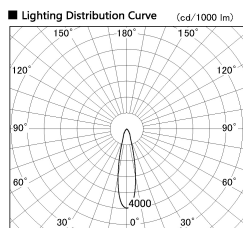

Item no. SD356-3320W9030

Series Name: Reflector type cylinder arm tracklight (UL Track) (SD356))

Installation	Track mount
Type	
Fixture wattage	35.5W
Beam angle	23 deg
Color Temp.	3000K
CRI	Ra>90
Luminous	2710 lm
Body	Die-cast aluminum alloy
Body finish	White
Trim finish	White
Reflector finish	N/A
IP Rate	IP20
Light source	COB module
Input Voltage	AC220~240V
Dimming Type	Non-Dimmable
Certificate	CE, CCC
Cut Hole	N/A

■ Direct Horizontal Illuminance SD356-3320W9030

Illuminance Angle	Beam Angle	Vertical Illuminance(lx)
22°	23°	43250
1		10810
2000lx		4810
1000lx		2700
500lx		1730
200lx		1200
100lx		880
0	1 2	680